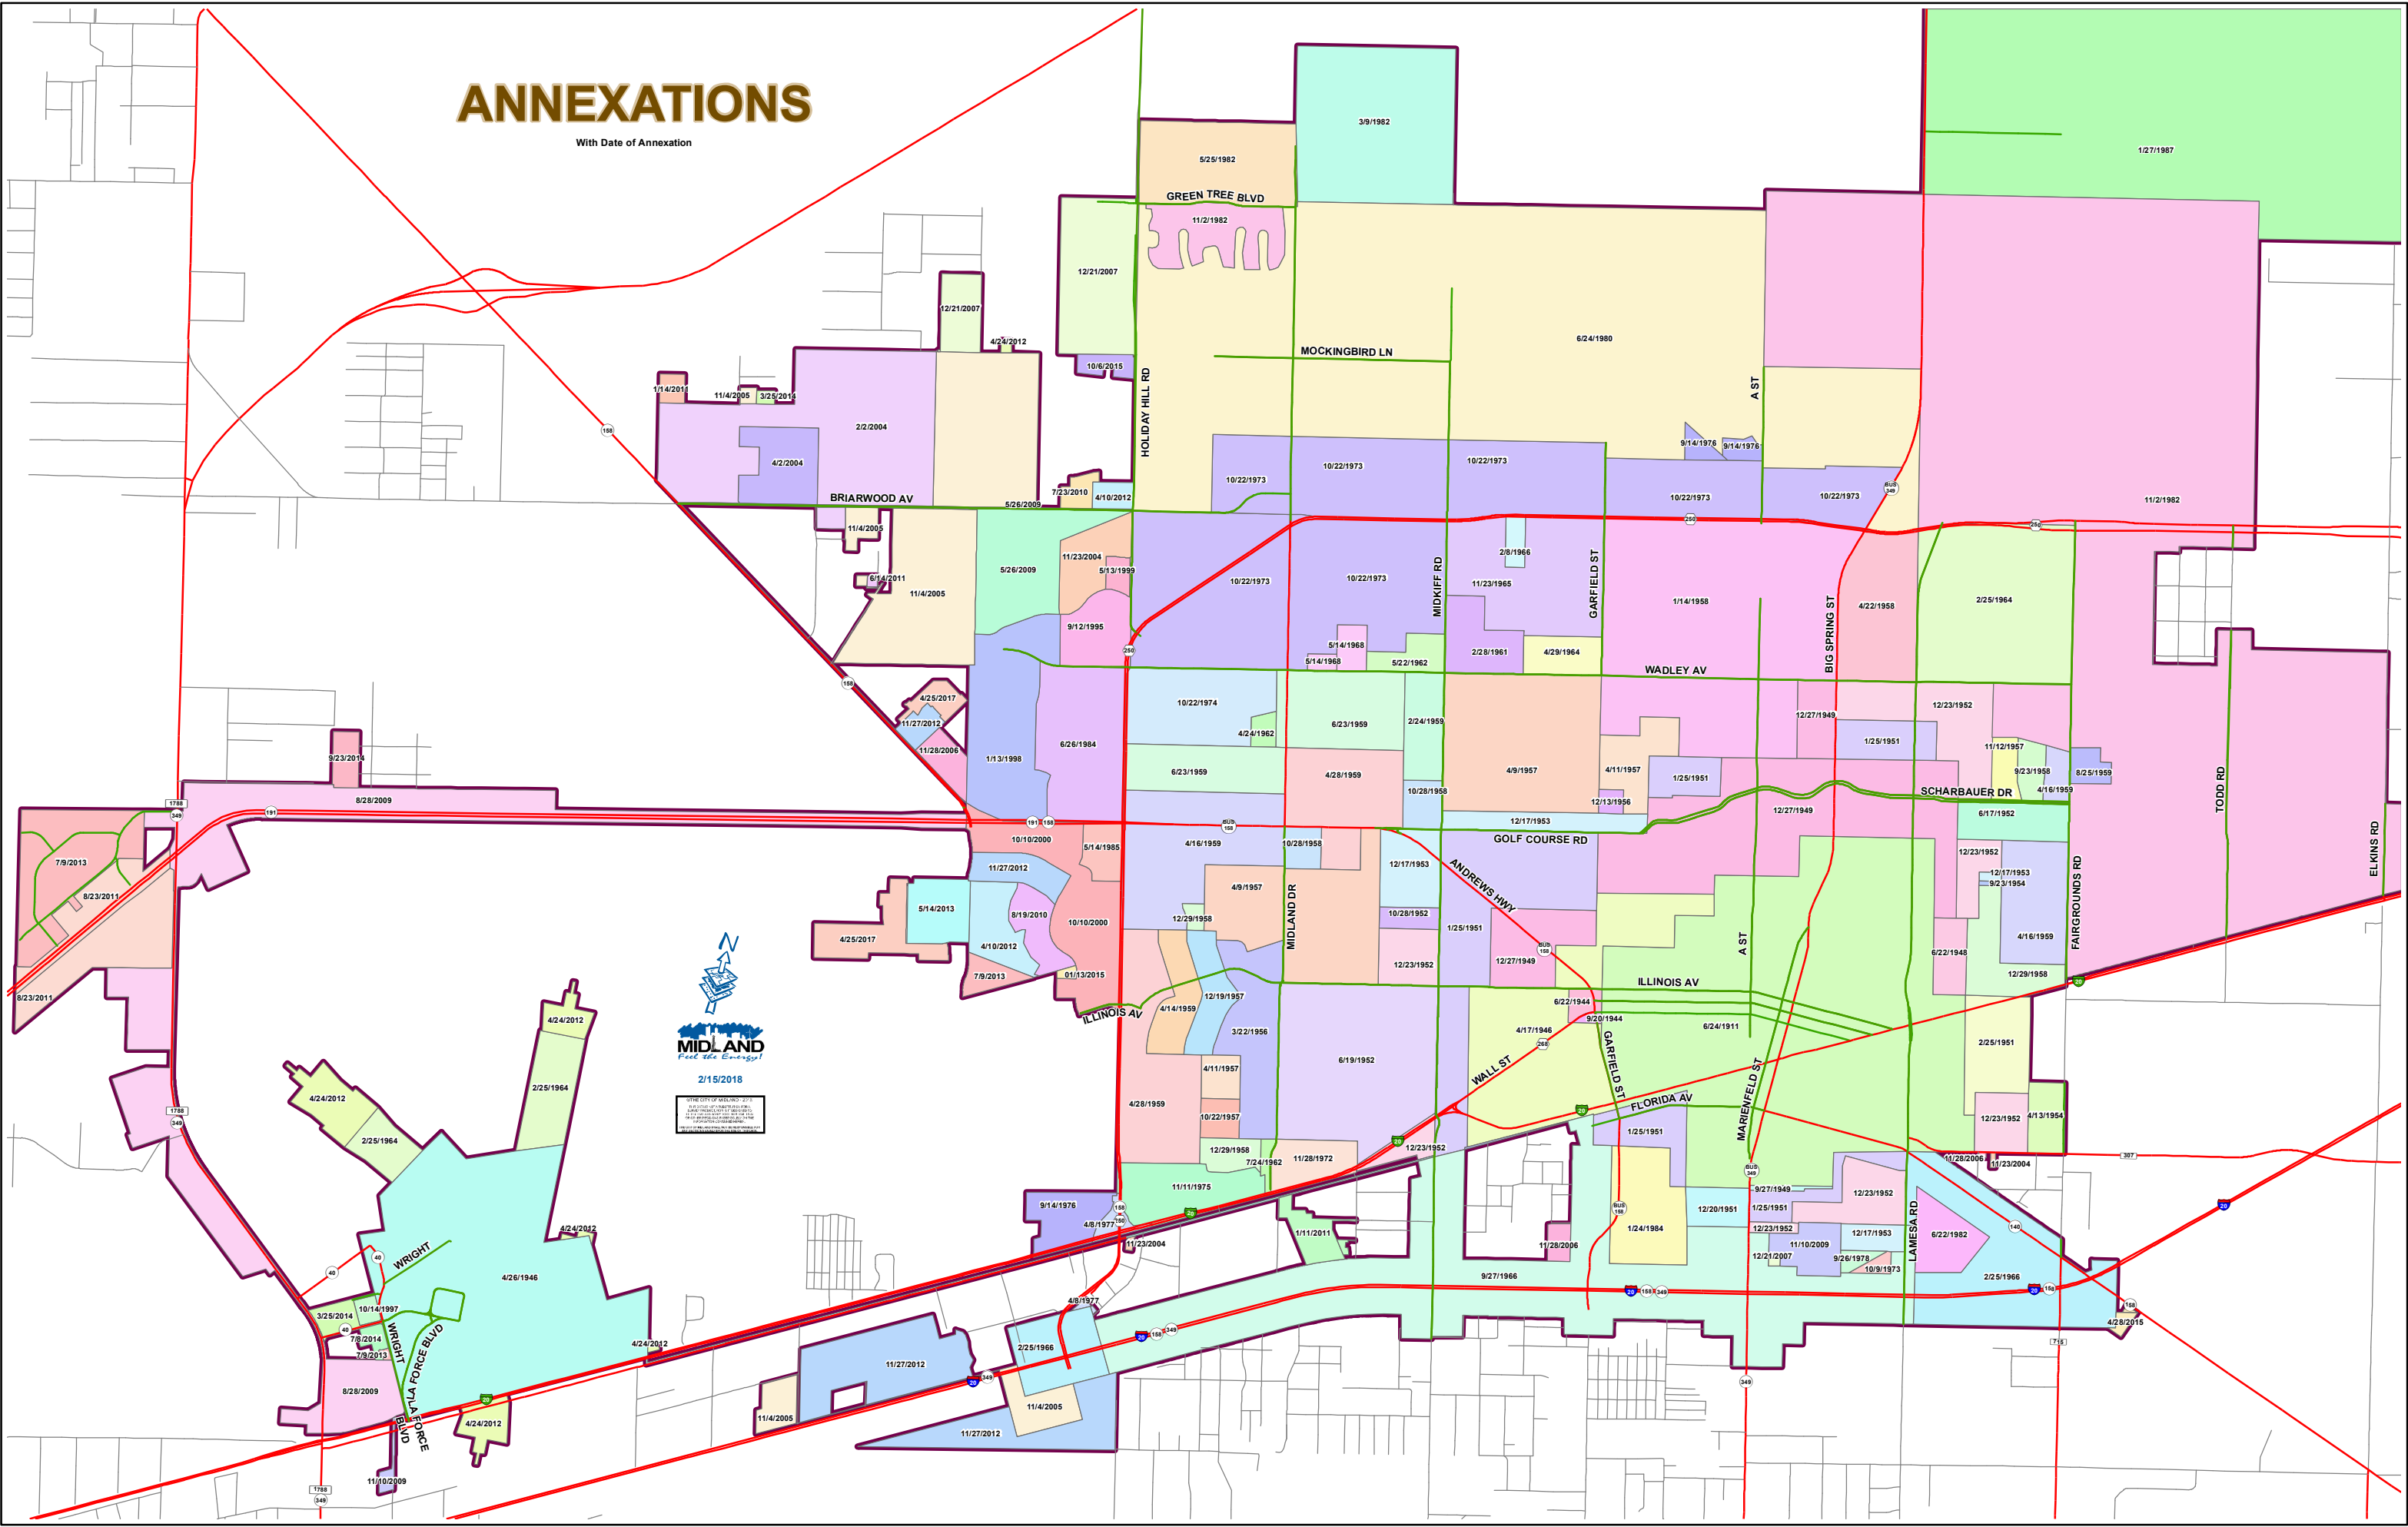

ANNEXATIONS

With Date of Annexation

MIDLAND
Peak the Energy
 2/15/2018
 THE CITY OF MIDLAND, TEXAS
 AN OFFICIAL CITY RECORDING
 BY PUBLIC CLERK JENNIFER L. BROWN
 11/22/2018 10:55 AM
 THE CITY OF MIDLAND, TEXAS
 AN OFFICIAL CITY RECORDING
 BY PUBLIC CLERK JENNIFER L. BROWN
 11/22/2018 10:55 AM