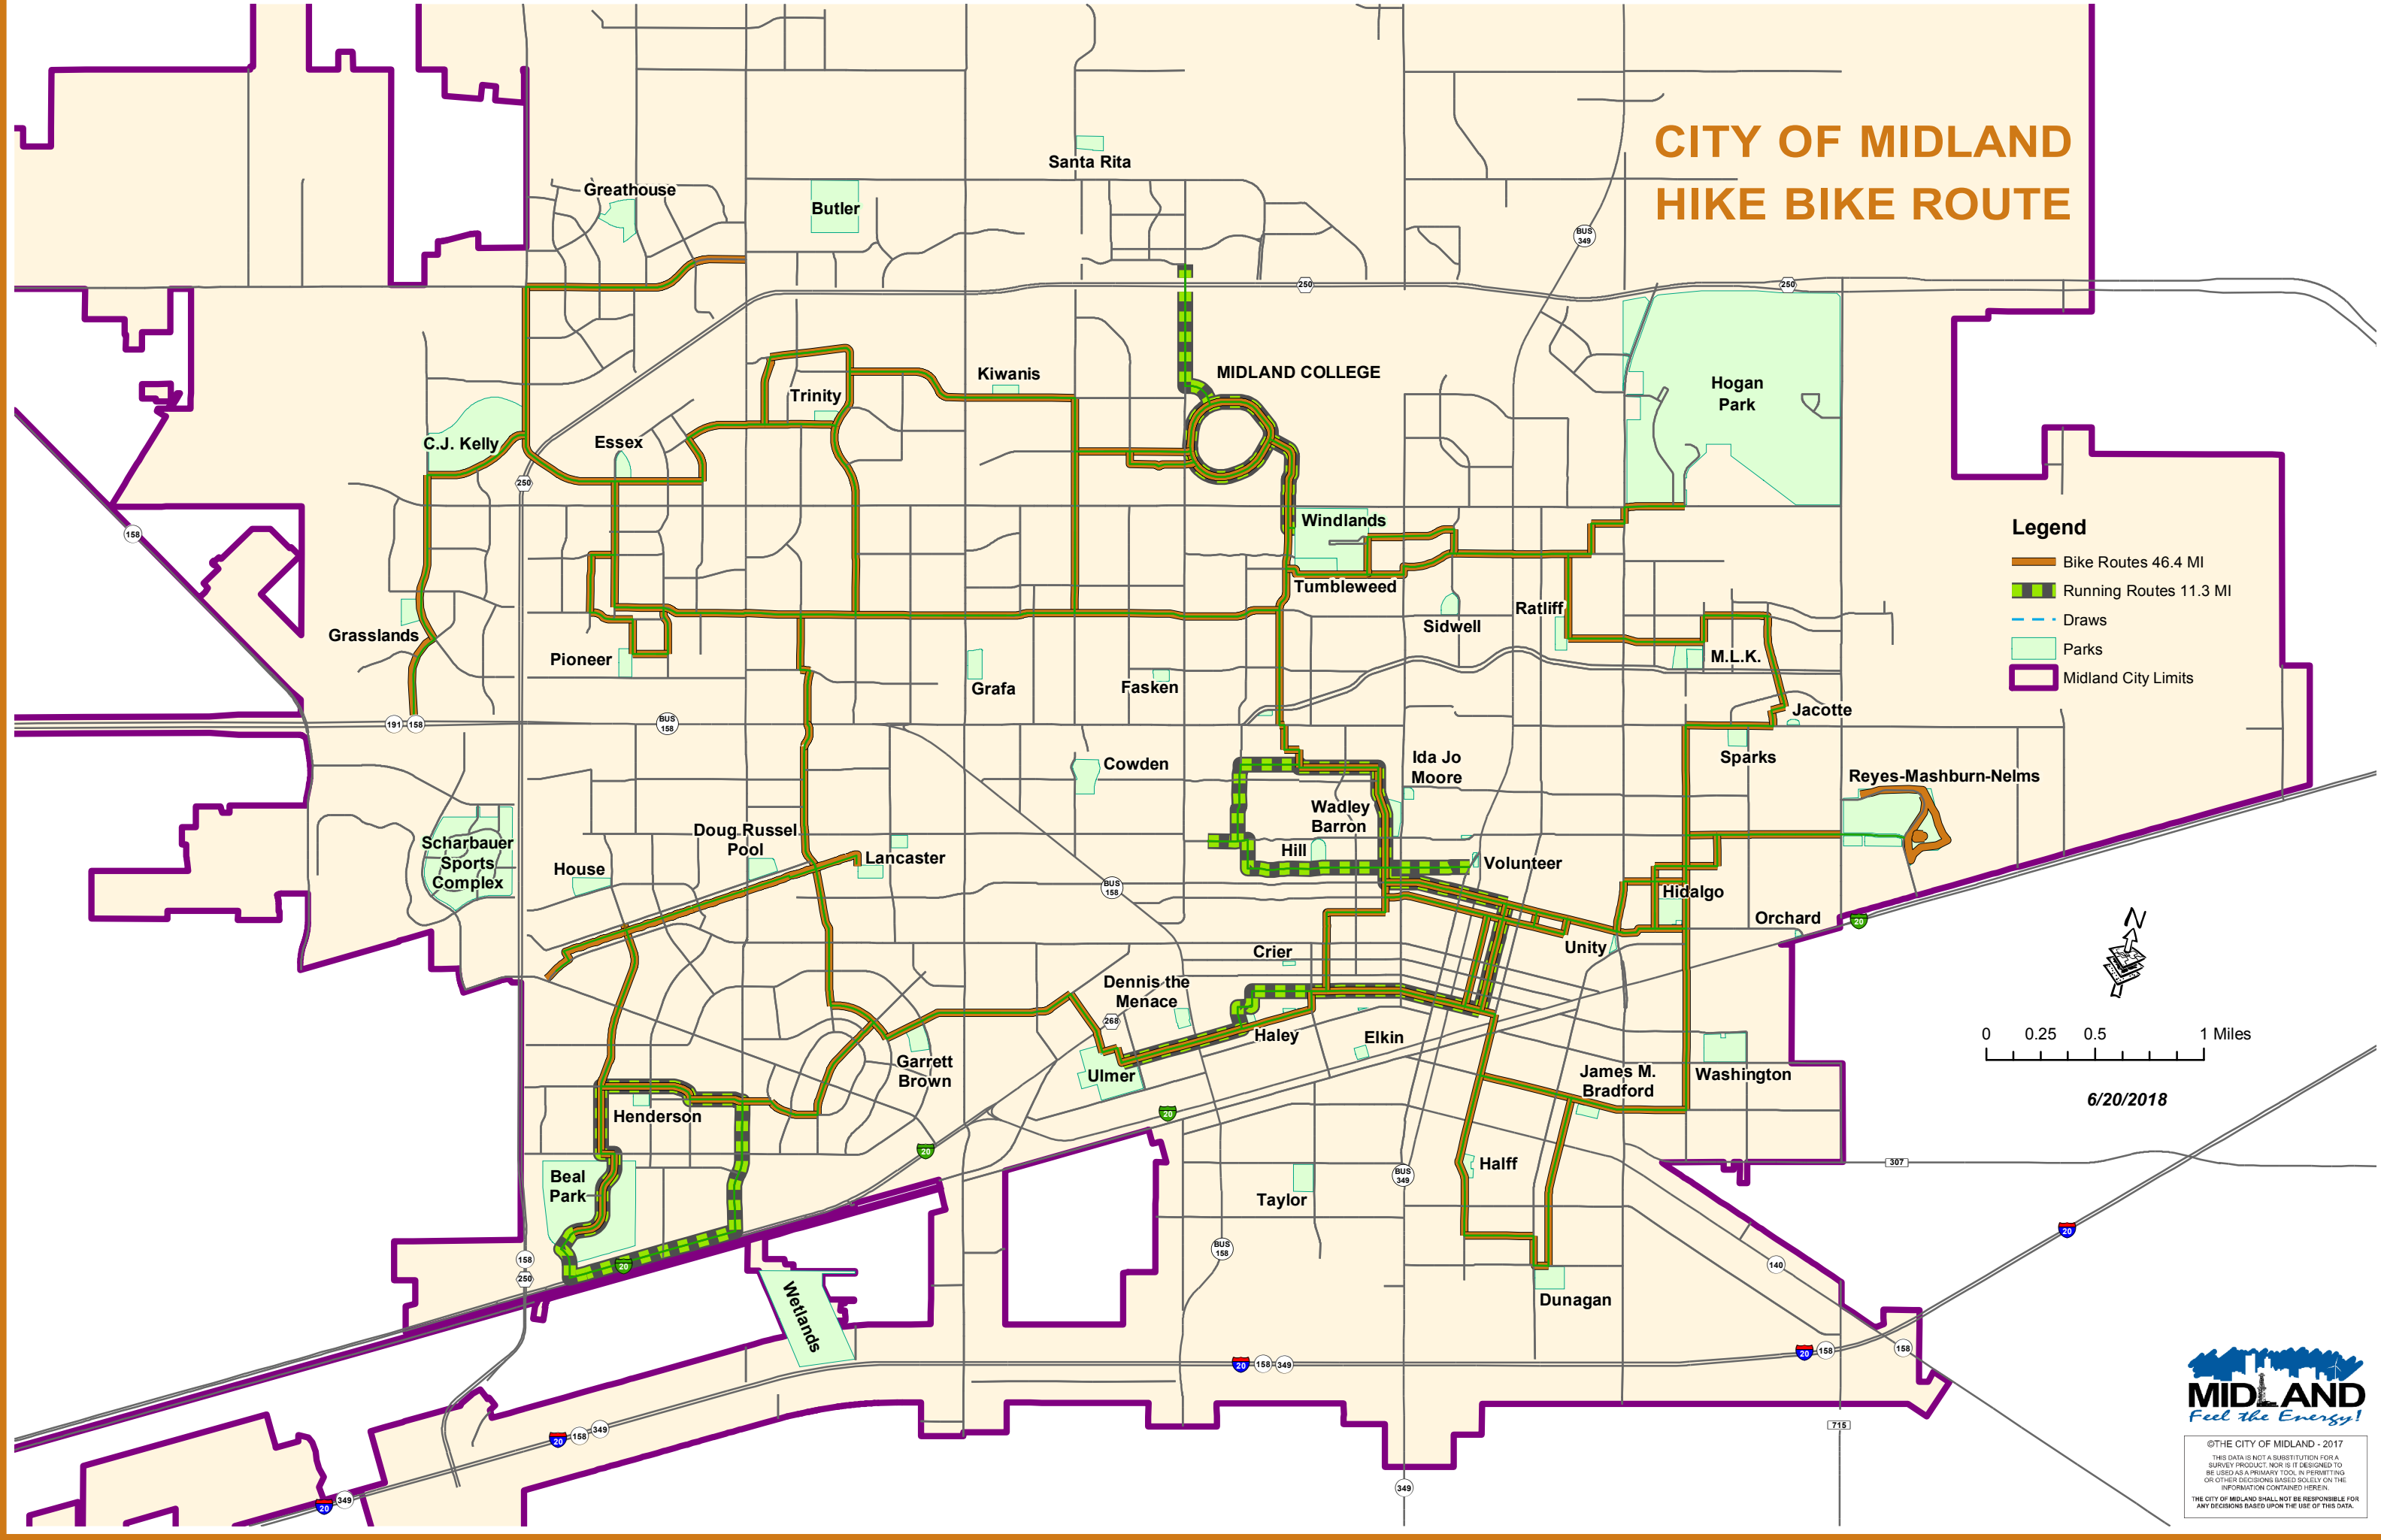

CITY OF MIDLAND HIKE BIKE ROUTE

1. **Legend**
2. Bike Routes 46.4 MI
   - Running Routes 11.3 MI
   - Draws
   - Parks
   - Midland City Limits

6/20/2018