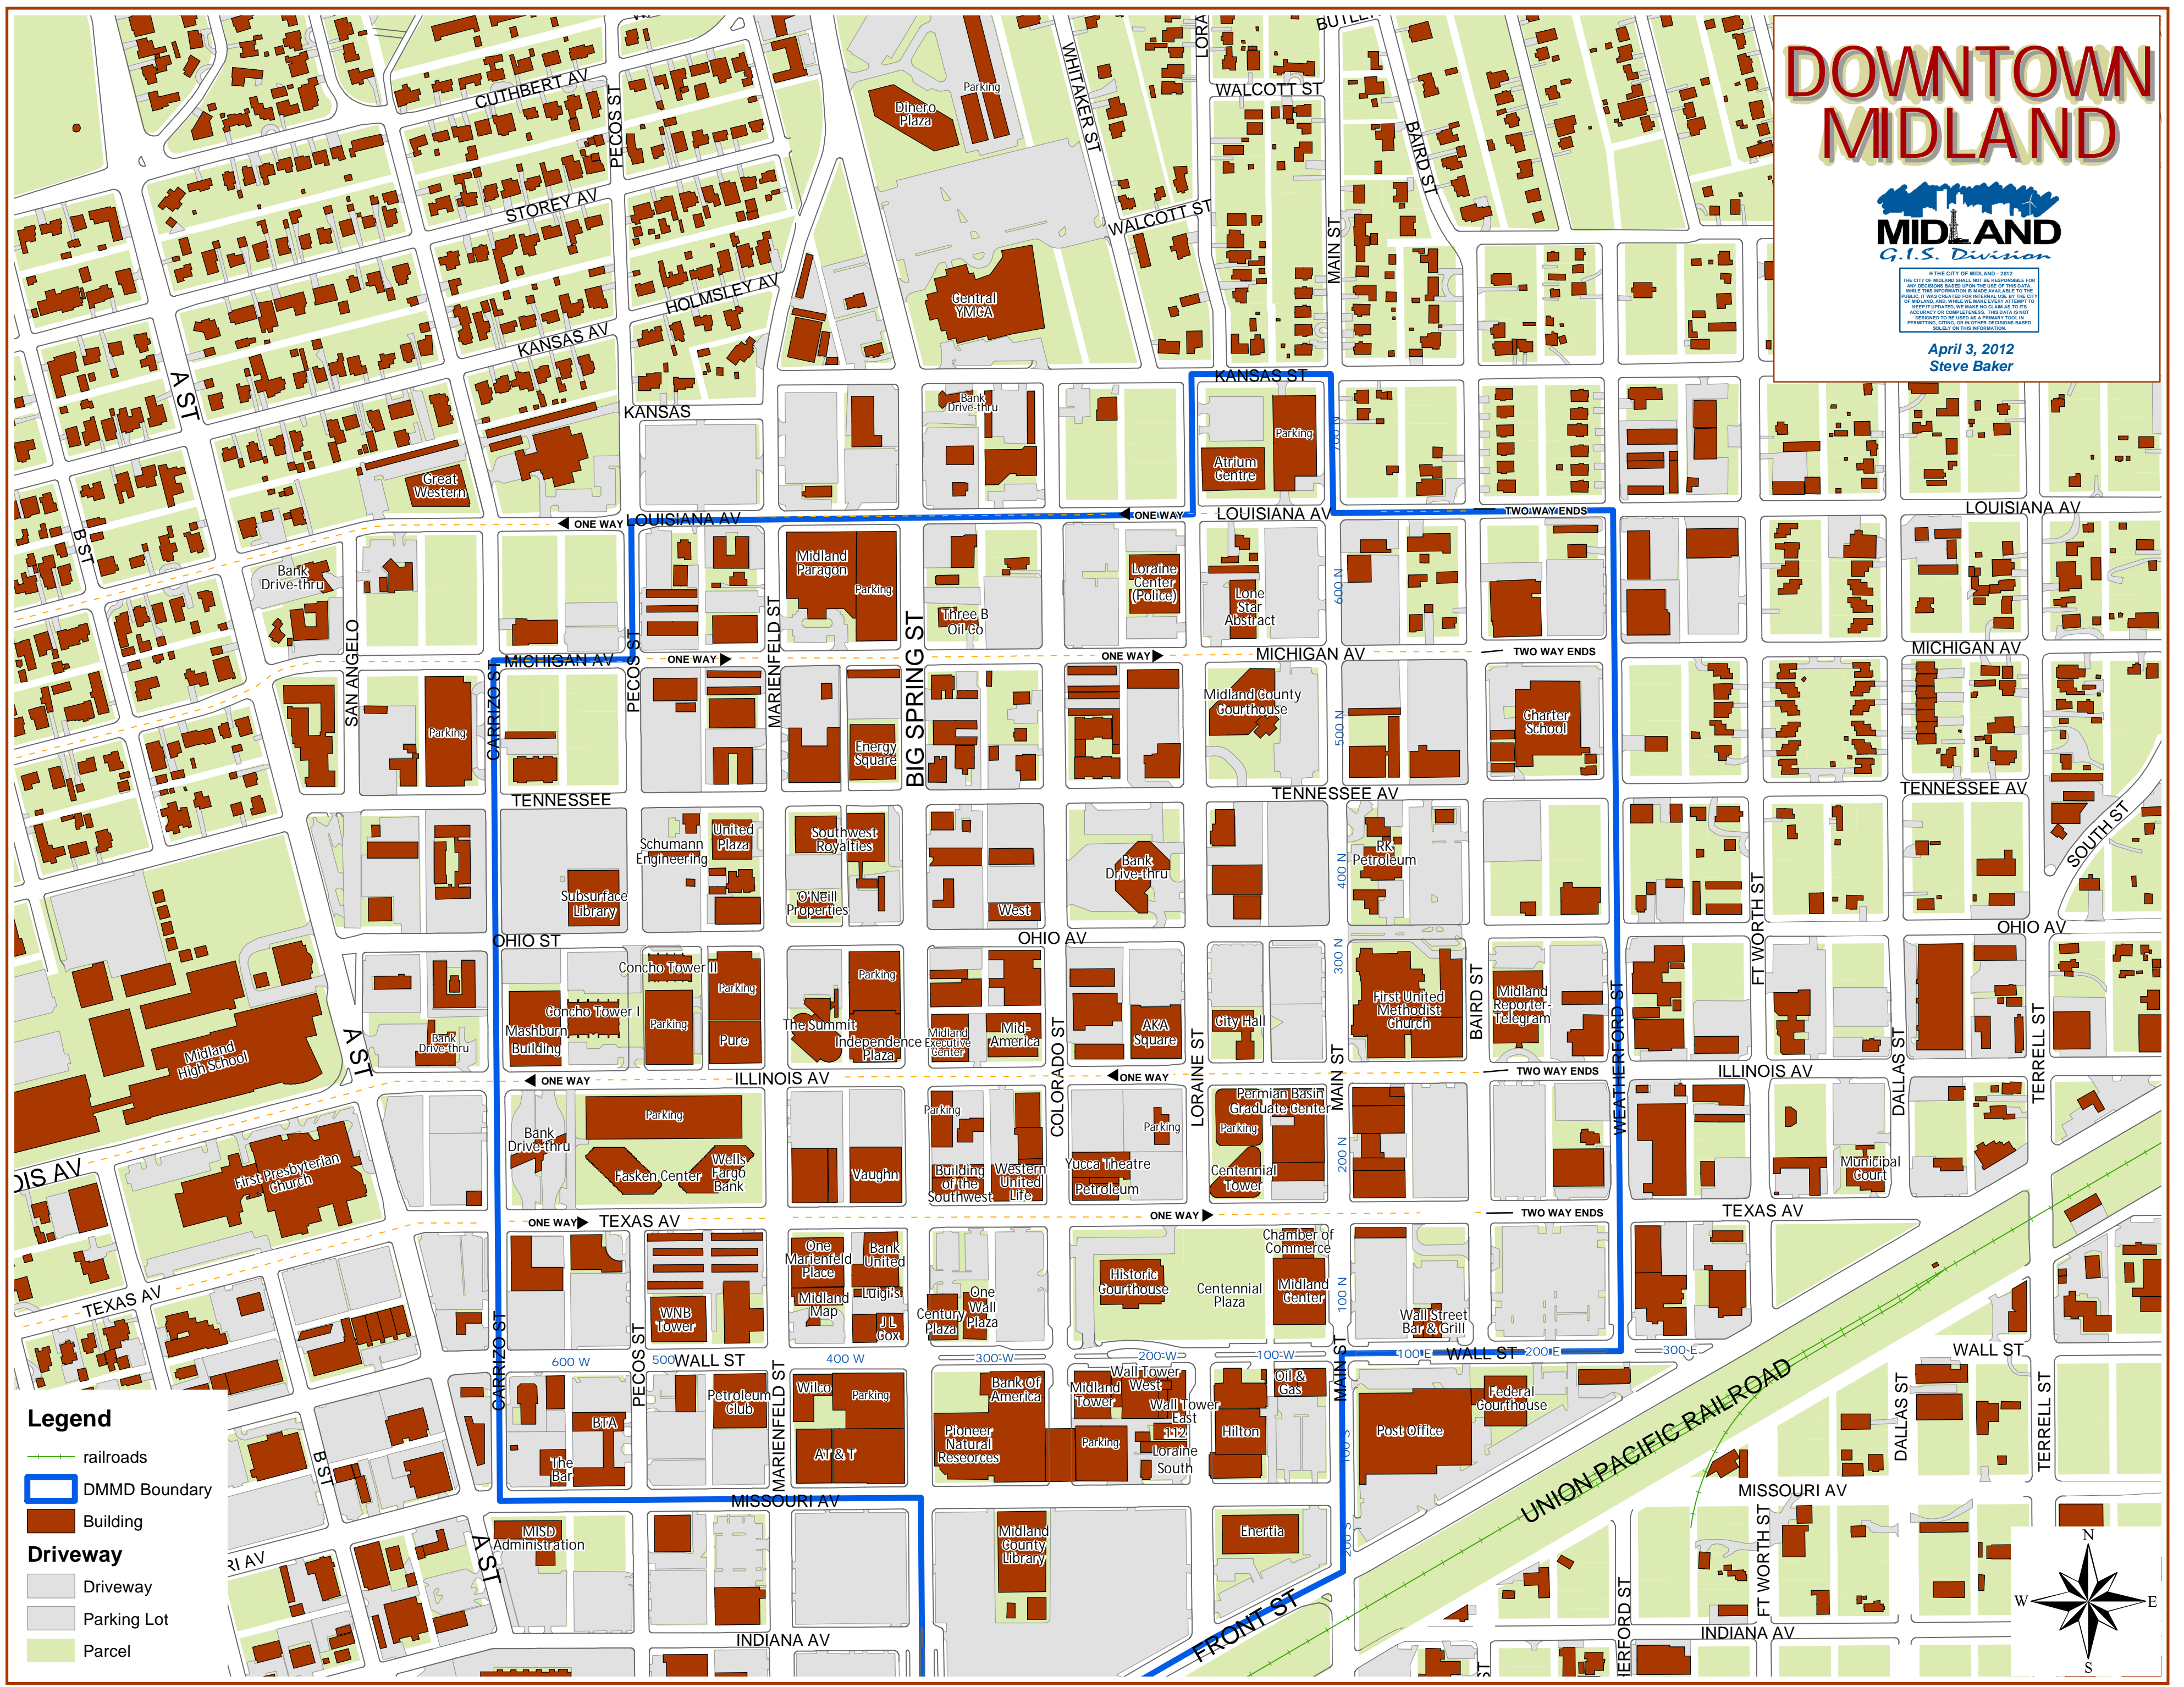

DOWNTOWN MIDLAND

April 3, 2012
Steve Baker

Legend

- railroads
- DMMD Boundary
- Building
- **Driveway**
- Driveway
- Parking Lot
- Parcel