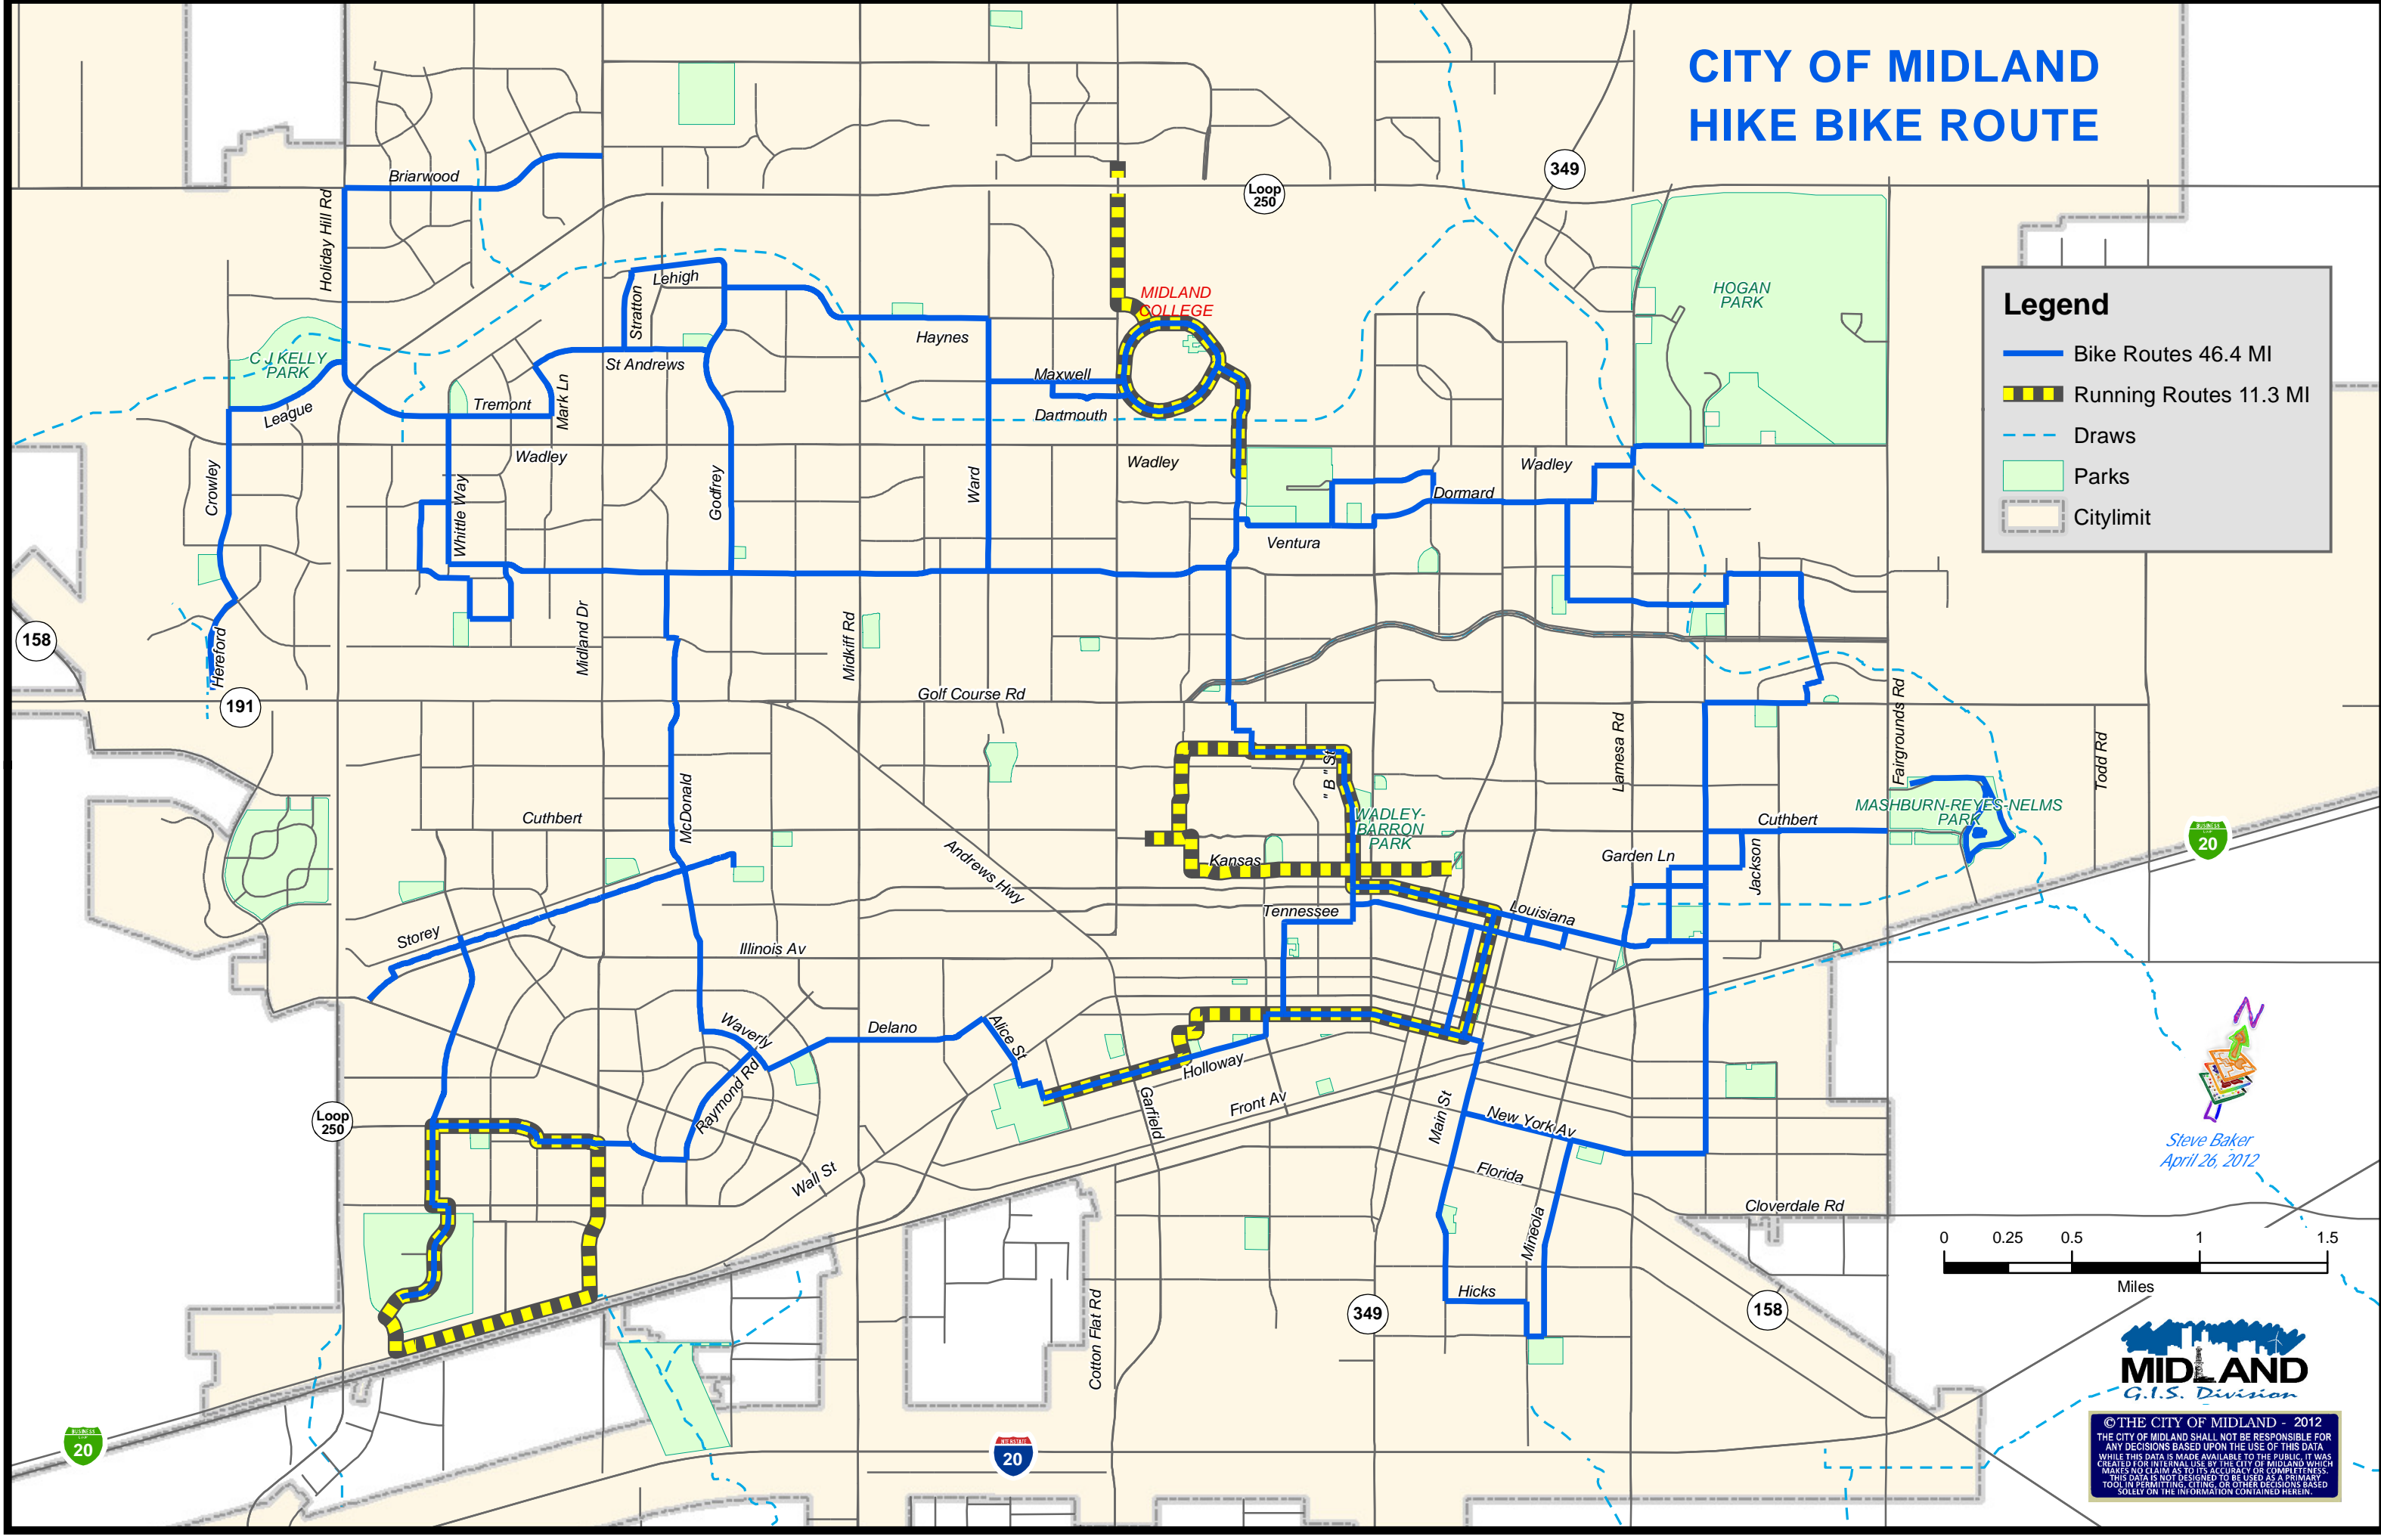

CITY OF MIDLAND HIKE BIKE ROUTE

Legend

- Bike Routes 46.4 MI
- Running Routes 11.3 MI
- Draws
- Parks
- Citylimit

Steve Baker
April 26, 2012