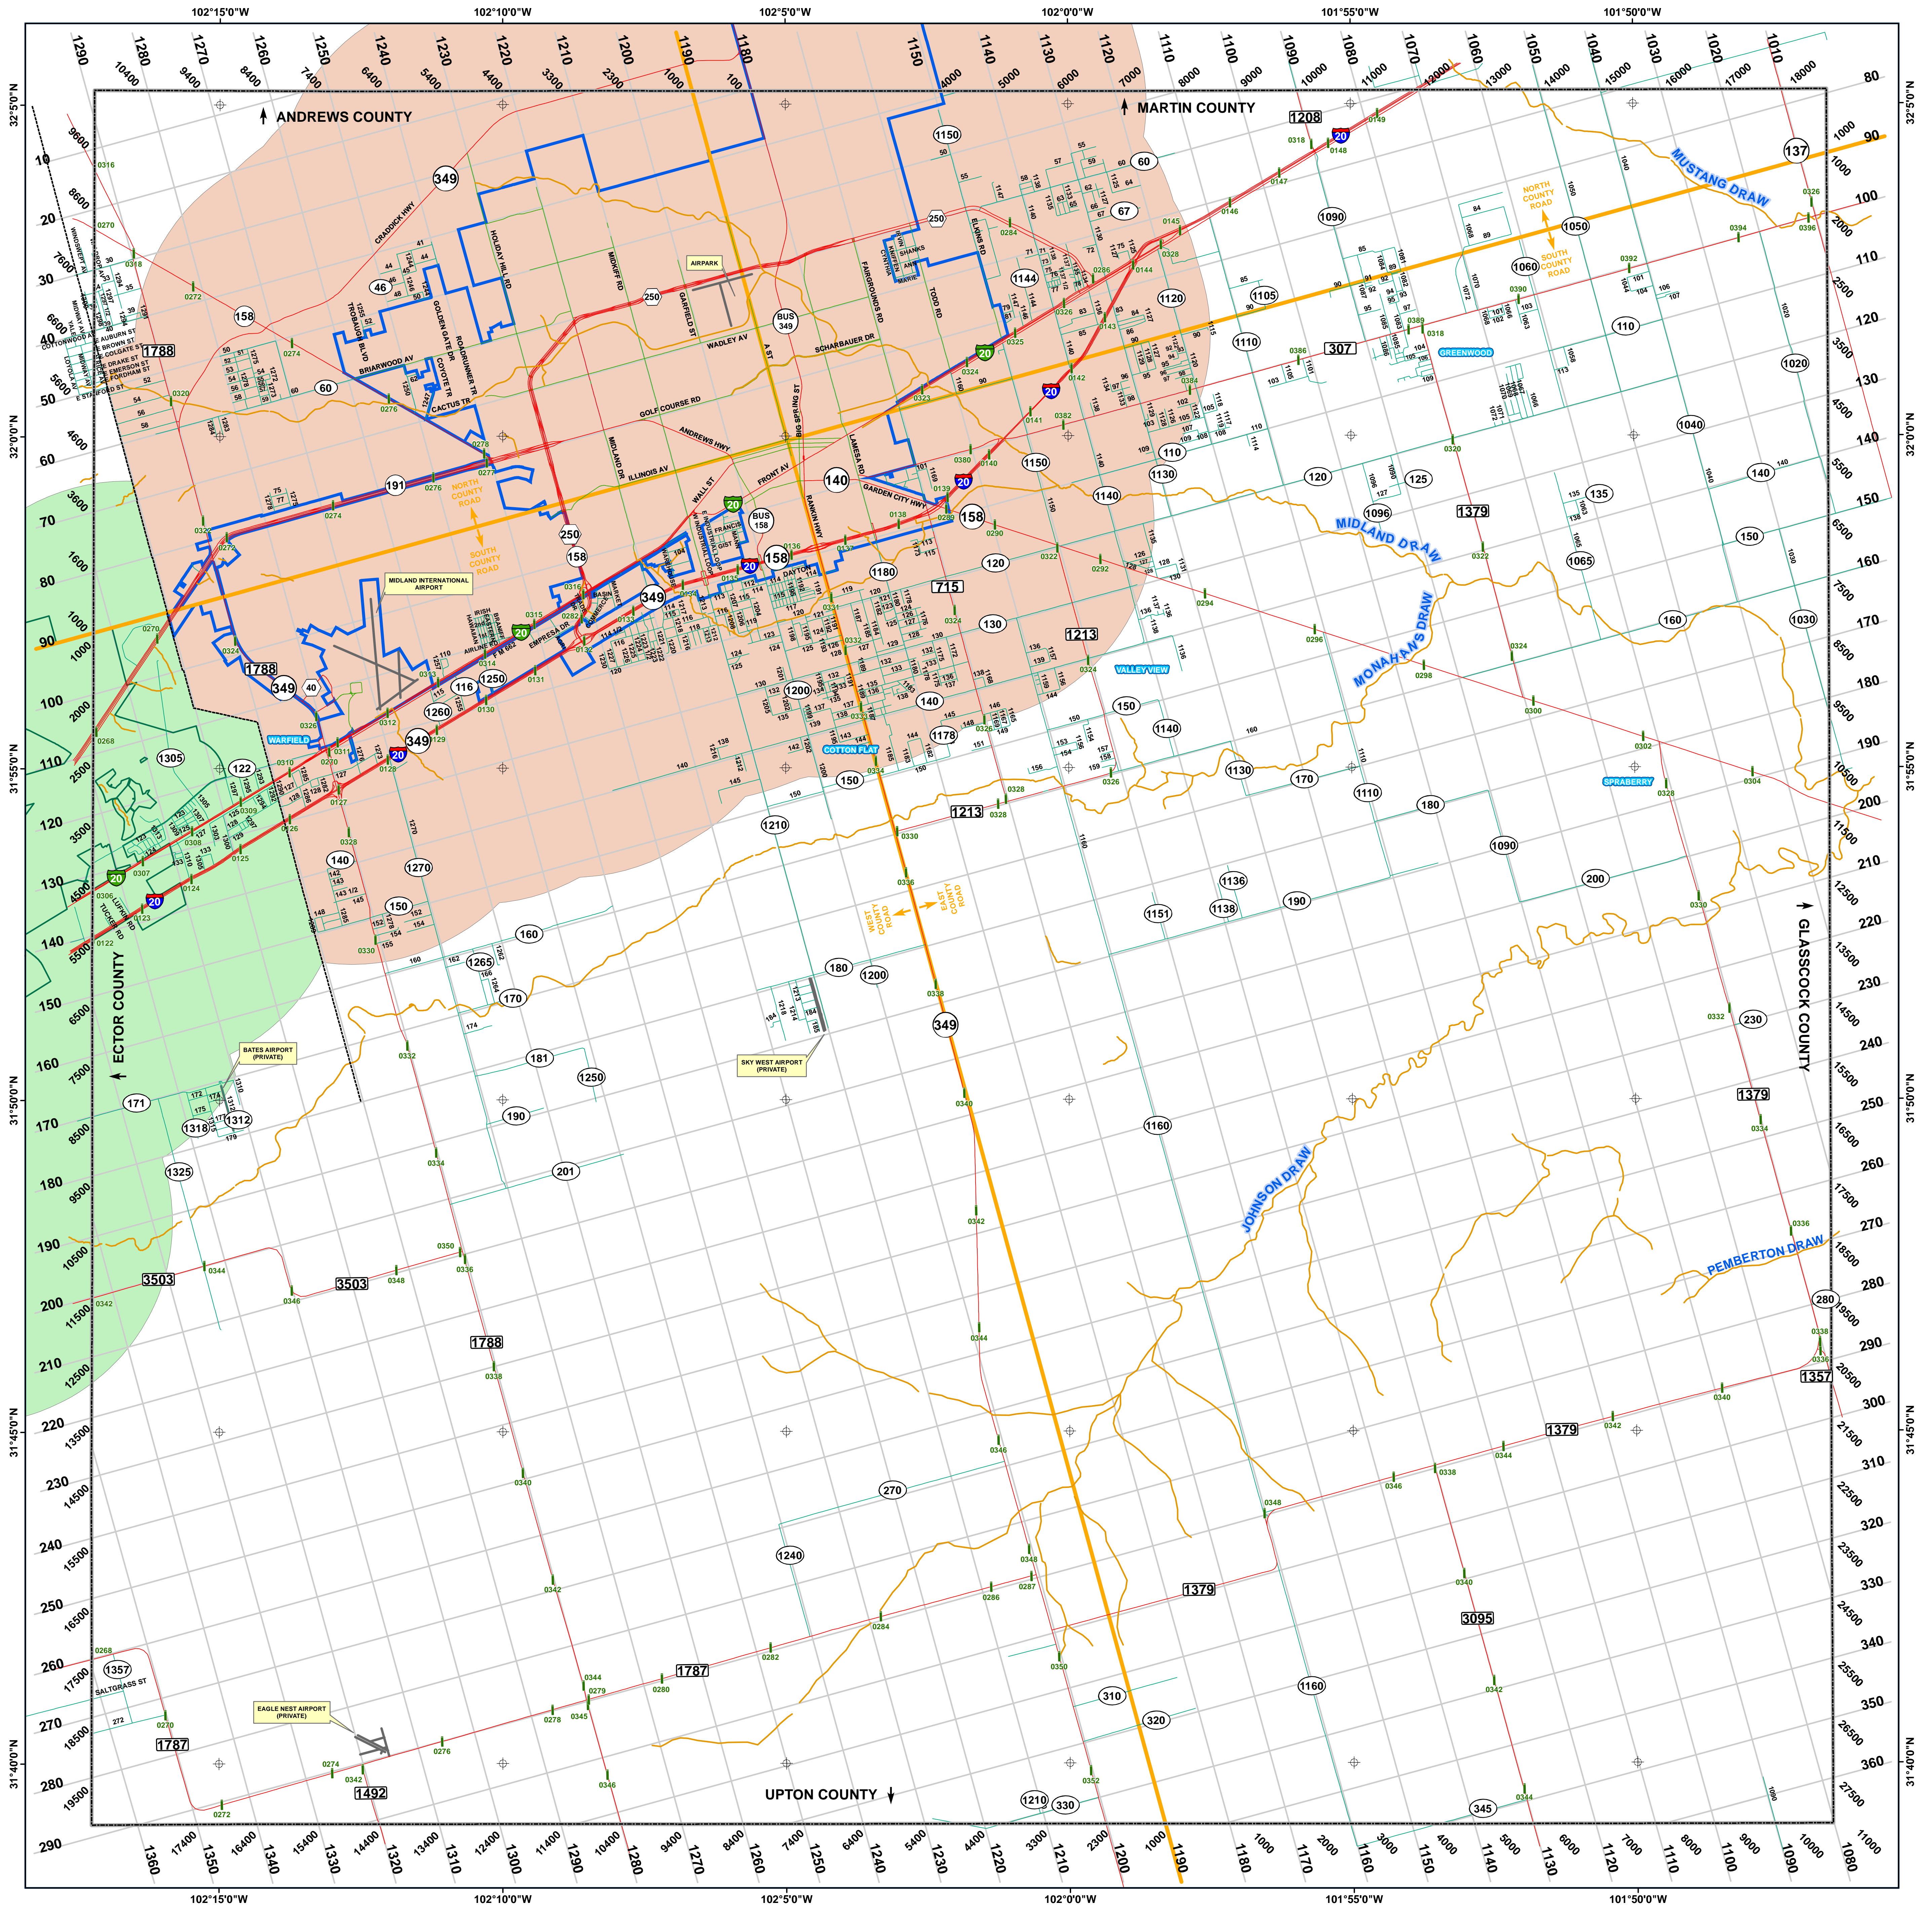

MIDLAND COUNTY EXTRA TERRITORIAL JURISDICTION MAP

1. **Legend**
2. Mile Marker
   - Draw
   - City Arterial
   - County Road
   - State Highway and Interstate
   - Runway
   - Midland County North South East West Dividing Line
   - County Road and Address Grid
   - E.T.J. AGREED LINE
   - Extra Territorial Jurisdiction
   - Midland E.T.J.
   - Odessa E.T.J.
   - Midland City Limits
   - Odessa City Limits
   - Midland County Boundary