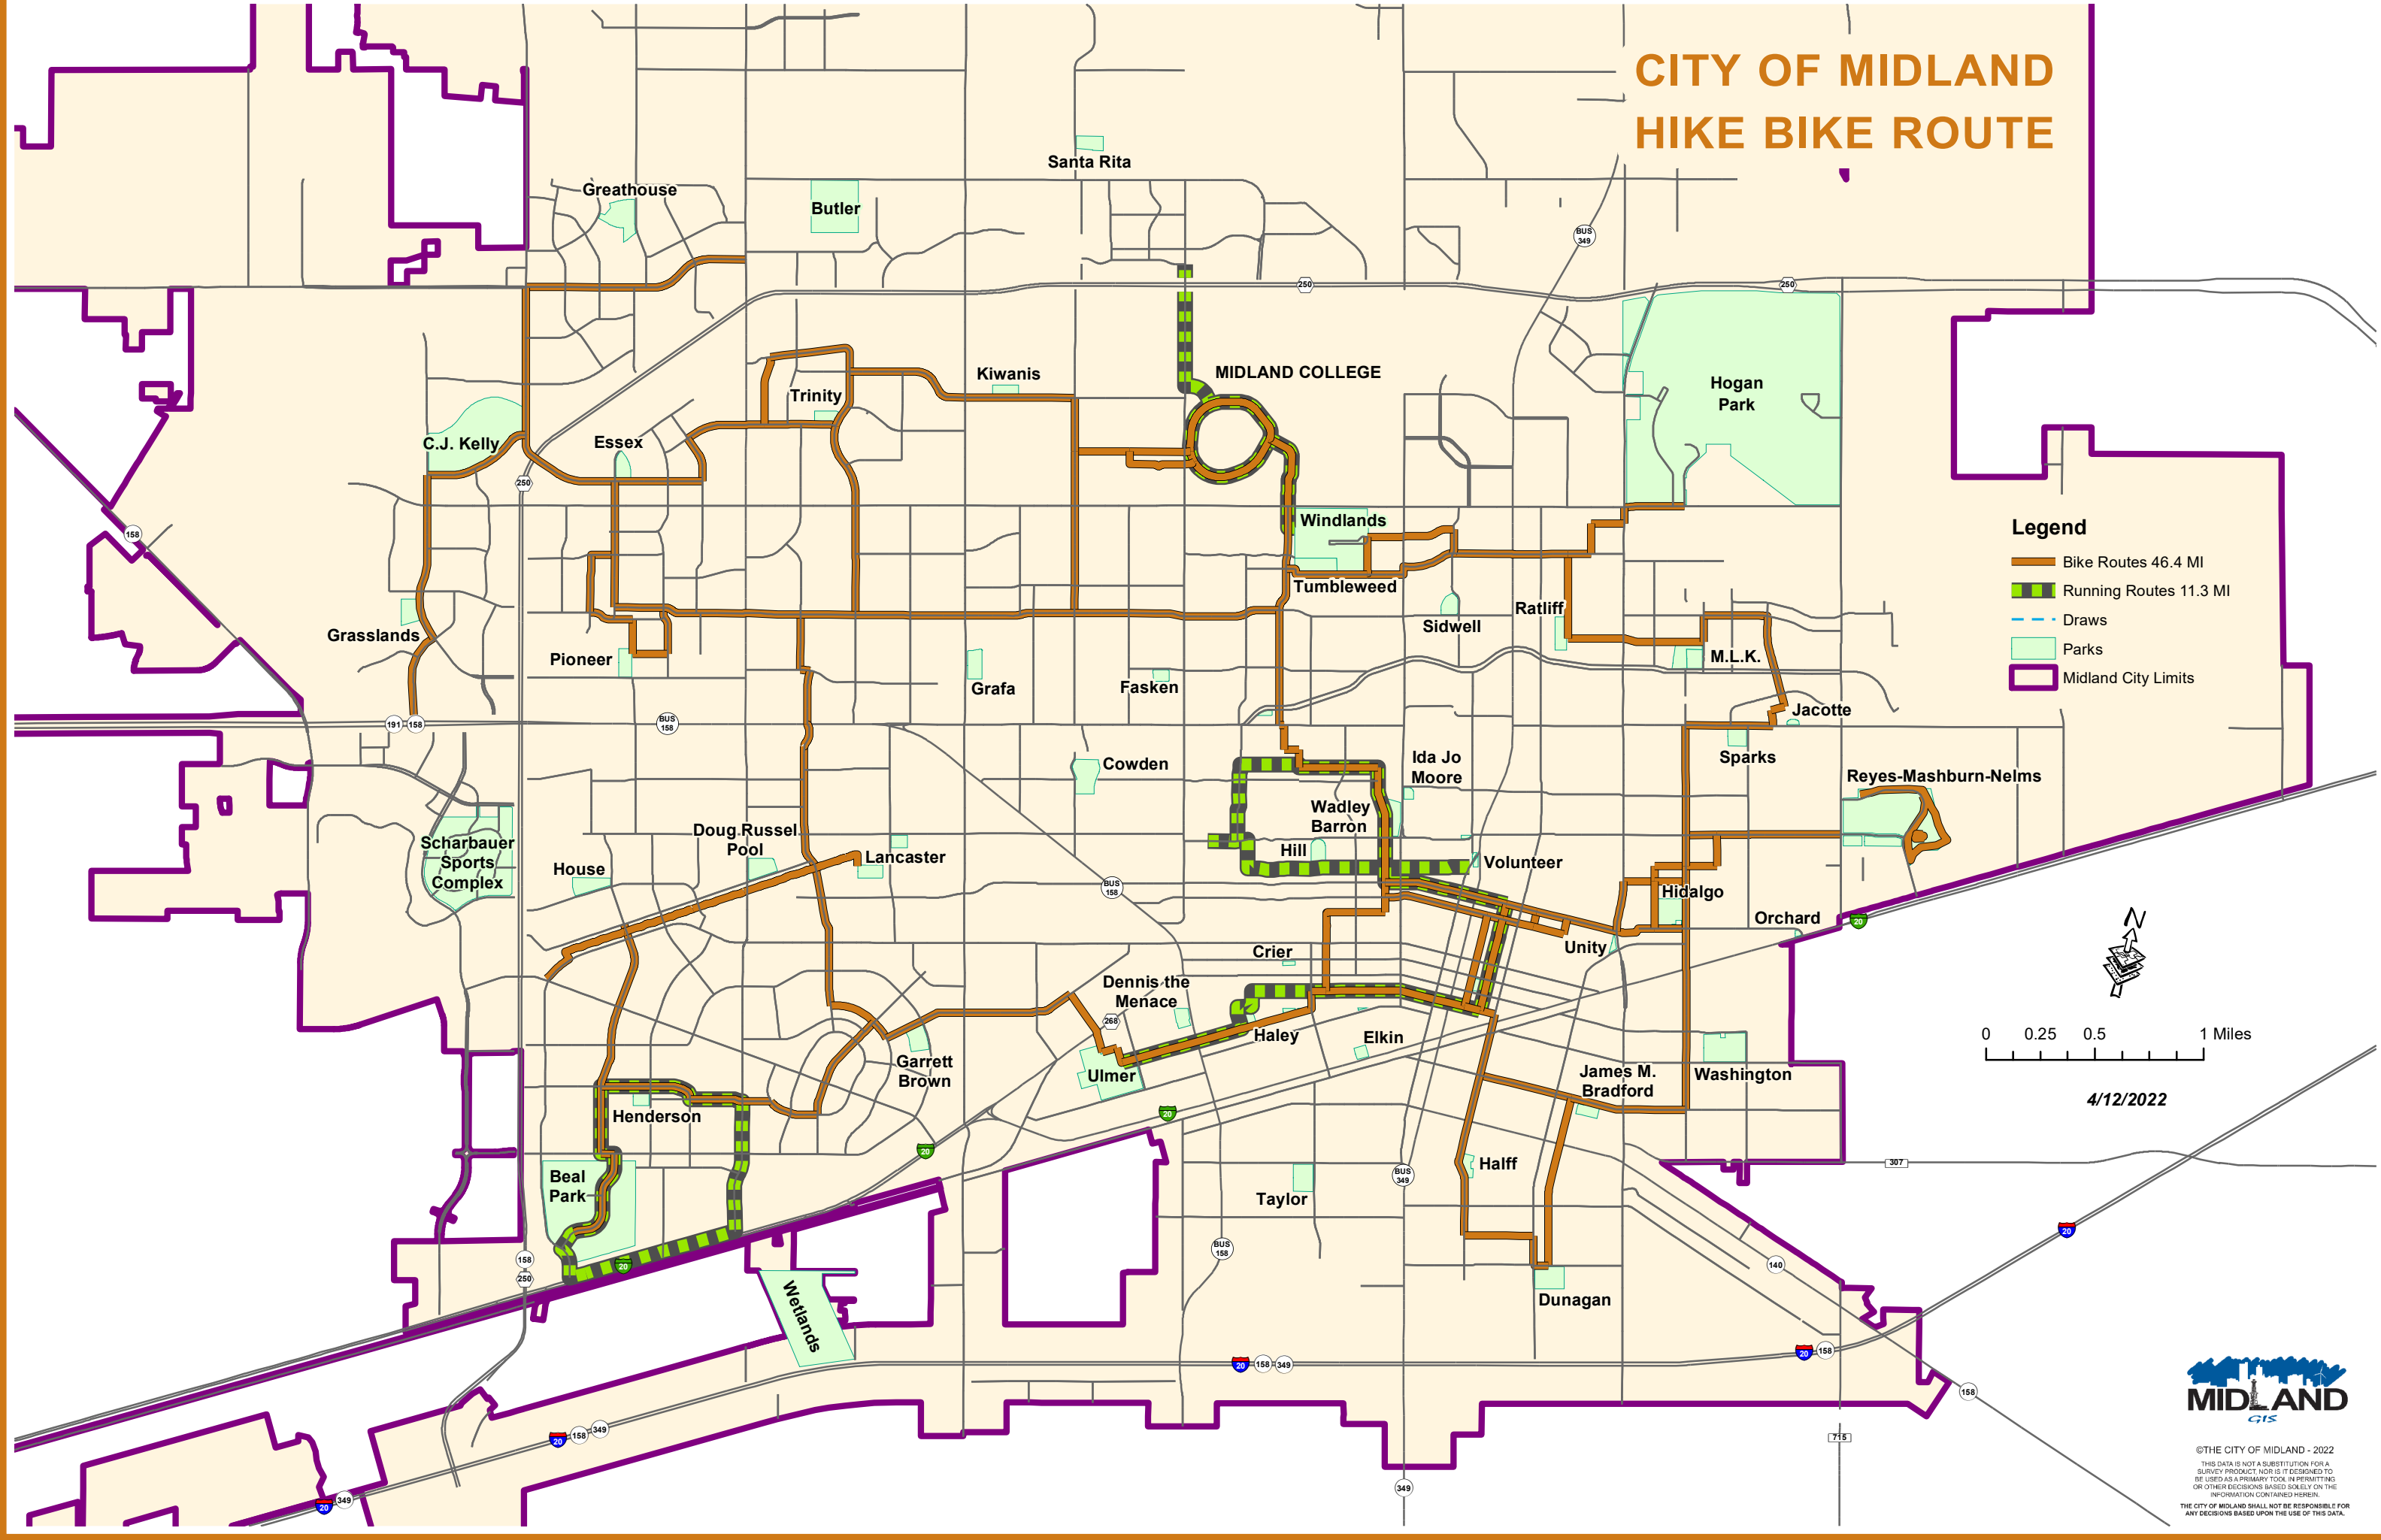

CITY OF MIDLAND HIKE BIKE ROUTE

1. **Legend**
2. Bike Routes 46.4 MI
   - Running Routes 11.3 MI
   - Draws
   - Parks
   - Midland City Limits

4/12/2022